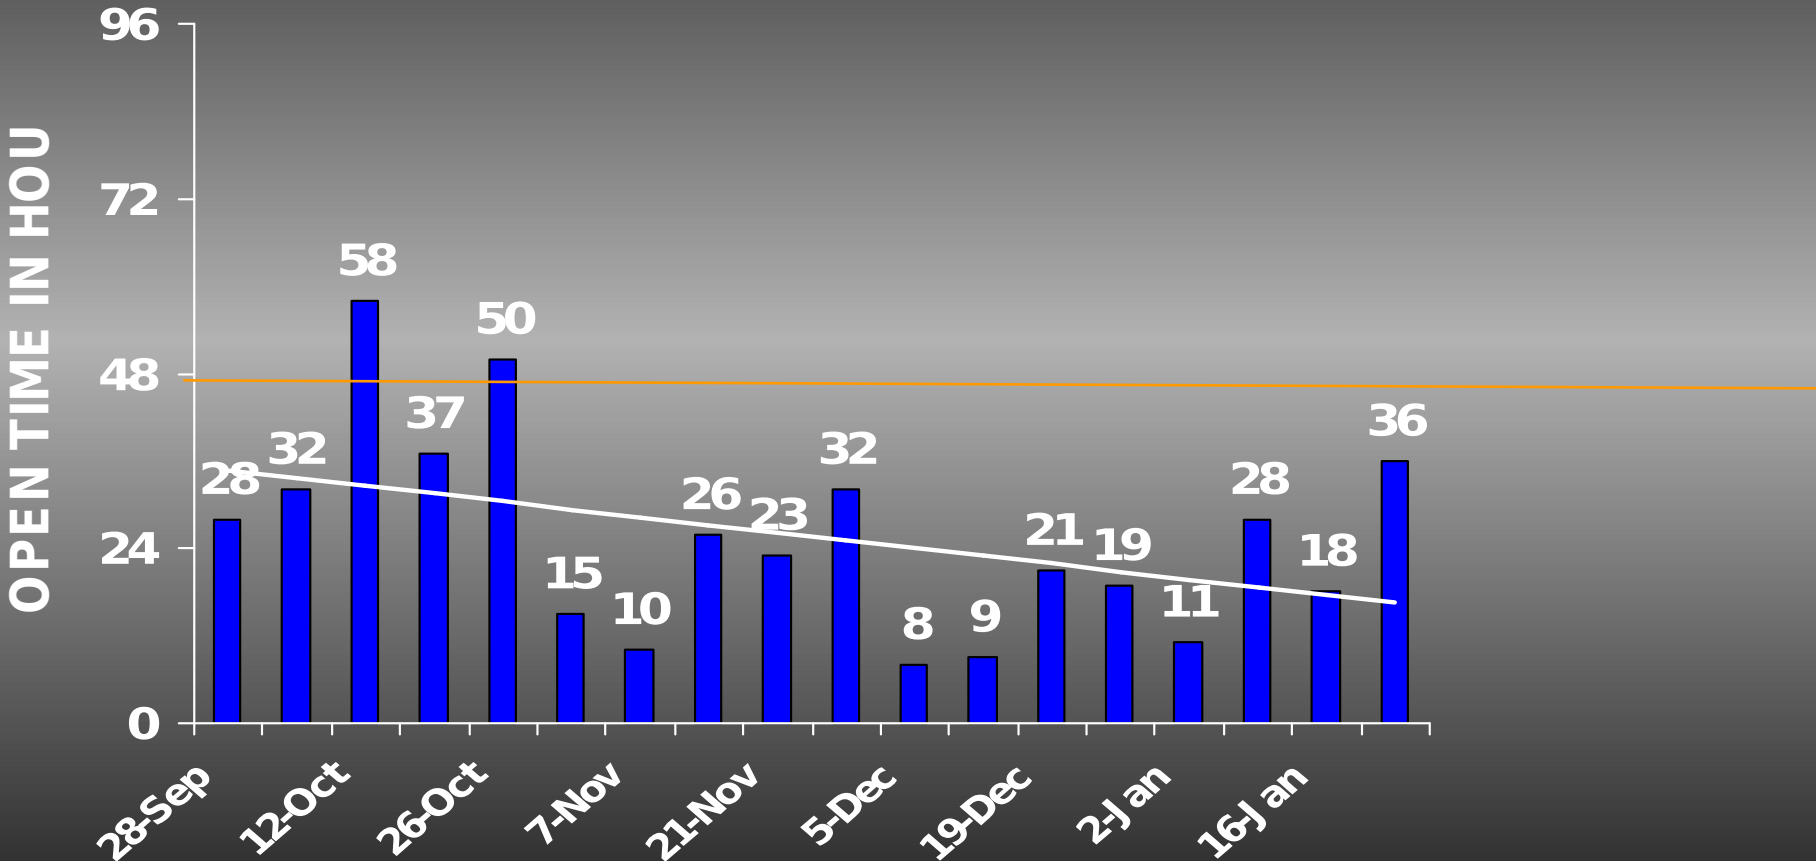

SRweb RELATED CONTACTS

As of 23 JAN

SRweb RELATED CONTACTS

WEEK OF 17-23 JAN 03

SRweb ISSUES

Average Resolution Time
WEEK OF 17-23 JAN 03

GOAL: LESS THAN 48 HOURS

SRweb ISSUES

Average Resolution Time (Trend)

GOAL: LESS THAN 48 HOURS